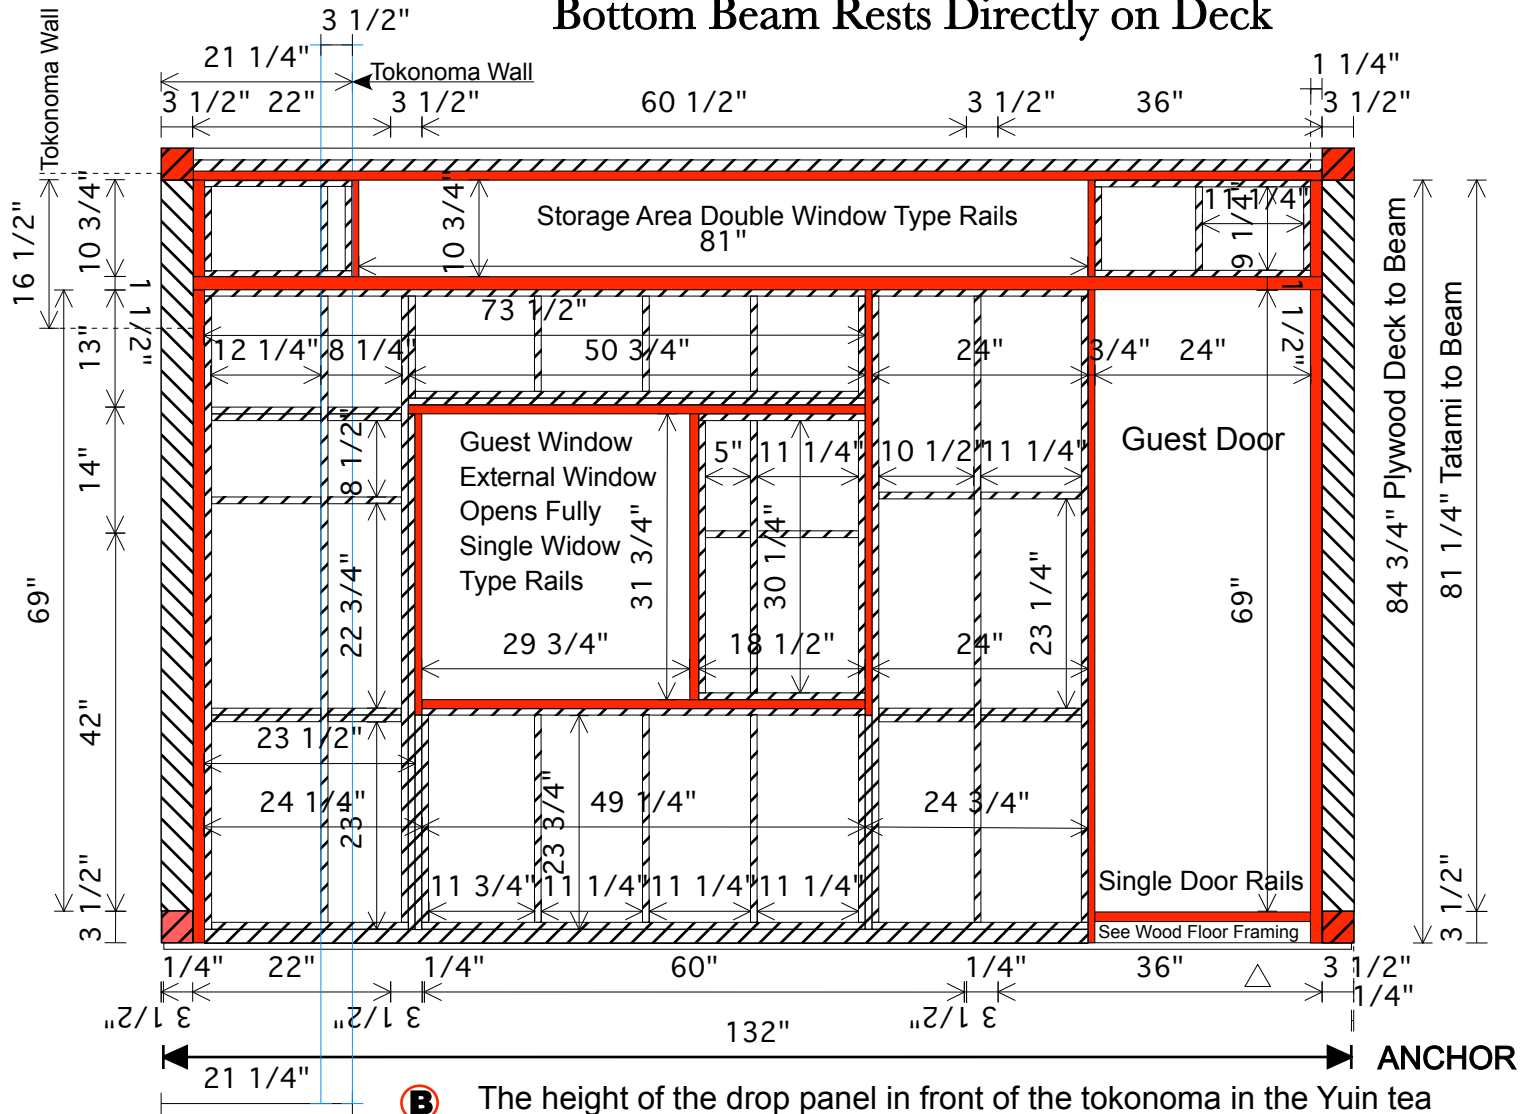

Framing Wall BB

Bottom Beam Rests Directly on Deck

The height of the drop panel in front of the tokonoma in the Yun tea hut appears to be 41.71163 cm = 16.4219". (Chashitsu plate 55)

Measured from Post Corner
Not from Trailer Edge