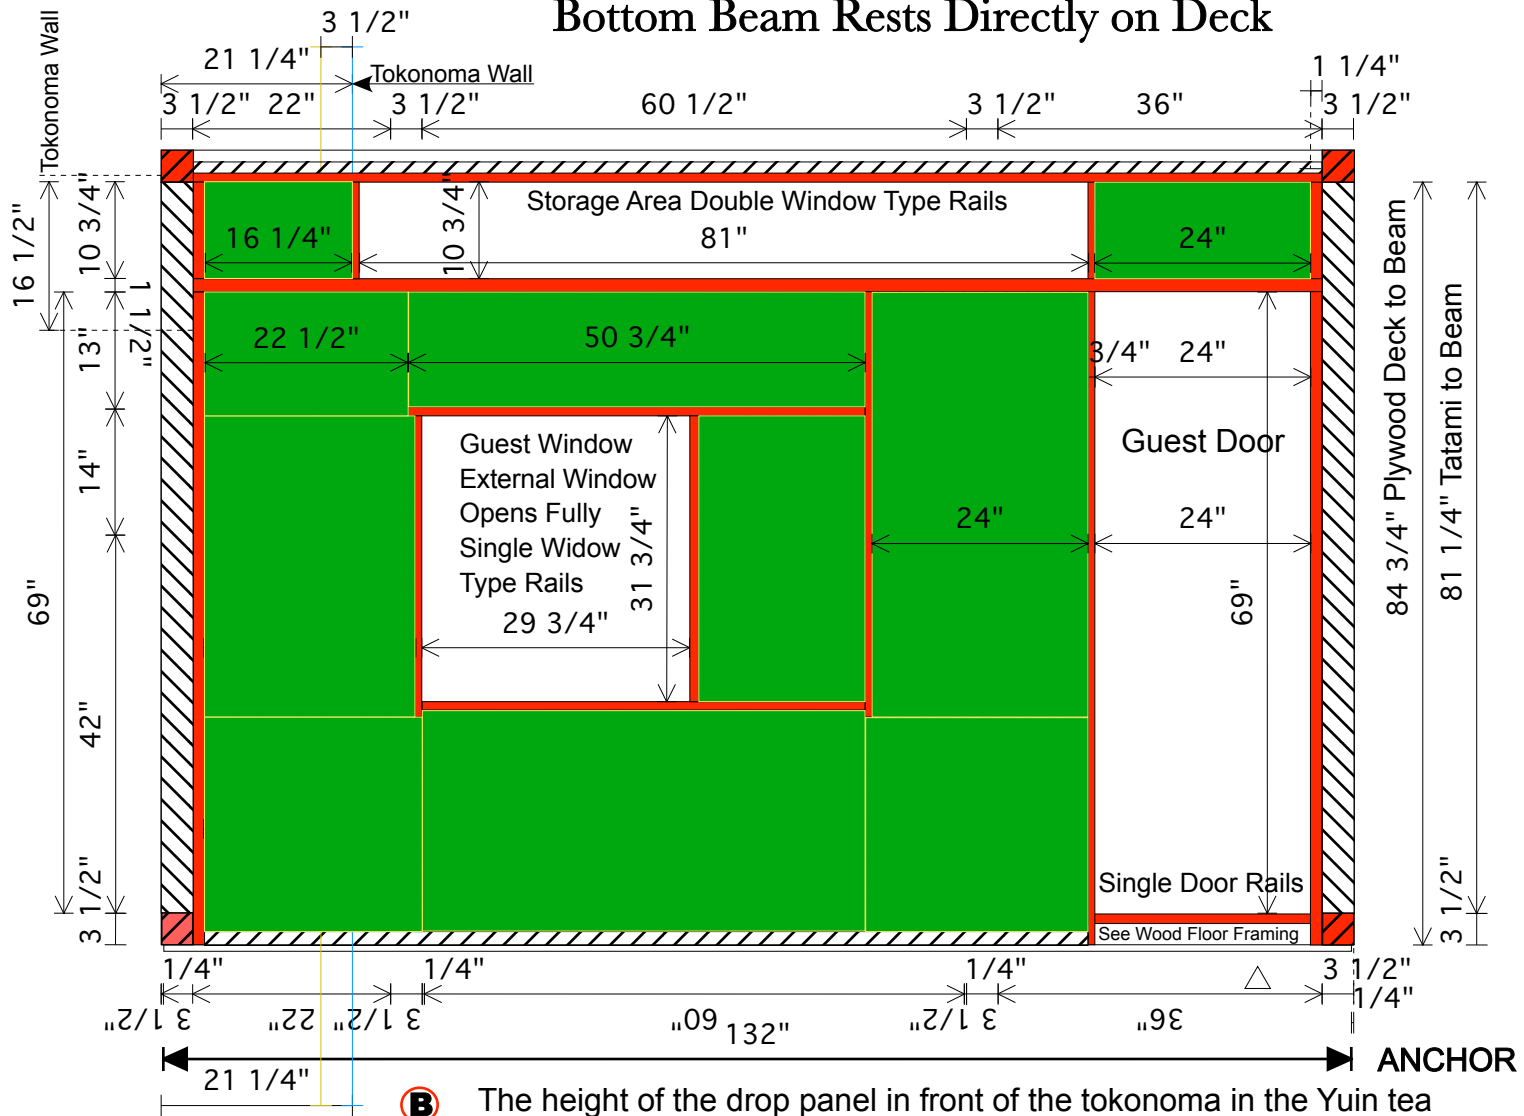

Interior Plywood Wall BB

Bottom Beam Rests Directly on Deck

B

The height of the drop panel in front of the tokonoma in the Yui tea hut appears to be 41.71163 cm = 16.4219". (Chashitsu plate 55)

Measured from Post Corner
Not from Trailer Edge